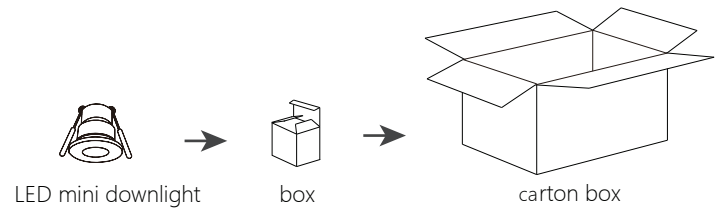

ITEM NO. : VLED-1R5244

3V | 6V | 12V | 24V

Description

Low-voltage mini-LED downlights in two nish options with energy efficient LED downlight and 80+&90+CRI

Features

- Cast aluminum heat sink maximizes life of LEDs
- Smooth, frosted acrylic lens provides even distribution of light
- Adjustable 30°/45°/60° swivel lens
- IP44 Rated housing

Mounting

Recessed mount

Applications

Display shelves, under-cabinets

Warranty

3-5 years

 Technical Information

Voltage	3V / 6V / 12V / 24V DC	
CCT	2700K-6500K	
CRI	>80	>90
Wattage	1W	
Lumens	60-80Lm	90-110Lm
Beam Angle	30°/45°/60°	
Dimming	Yes	
Dimensions	Φ52mm × 18mm (H)	
Rating	Indoor, dry locations	
Rated Life	35,000 Hours	