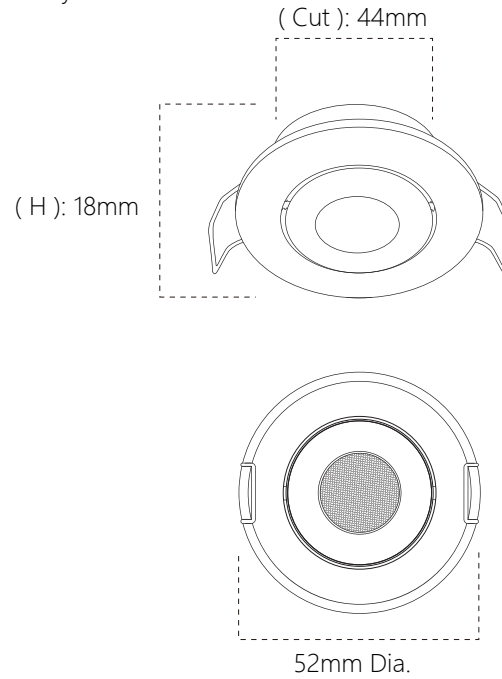

ITEM NO. : VLED-1R5244

3V | 6V | 12V | 24V

Description

Low-voltage mini-LED downlights in two nish options with energy efficient LED downlight and 80+&90+CRI

Features

- Cast aluminum heat sink maximizes life of LEDs
- Smooth, frosted acrylic lens provides even distribution of light
- Adjustable 30°/45°/60° swivel lens
- IP44 Rated housing

Mounting

Recessed mount

Applications

Display shelves, under-cabinets

Warranty

3-5 years

 Technical Information

Voltage	3V / 6V / 12V / 24V DC	
CCT	2700K-6500K	
CRI	>80	>90
Wattage	1W	
Lumens	60-80Lm	90-110Lm
Beam Angle	30°/45°/60°	
Dimming	Yes	
Dimensions	Φ52mm × 18mm (H)	
Rating	Indoor, dry locations	
Rated Life	35,000 Hours	

Packing information			
Size of inner box	50*50*55mm	1pc/box	0.096kg/pc
Size of outer box	265*215*295mm	100pcs/ctn	10.6kgs/ctn