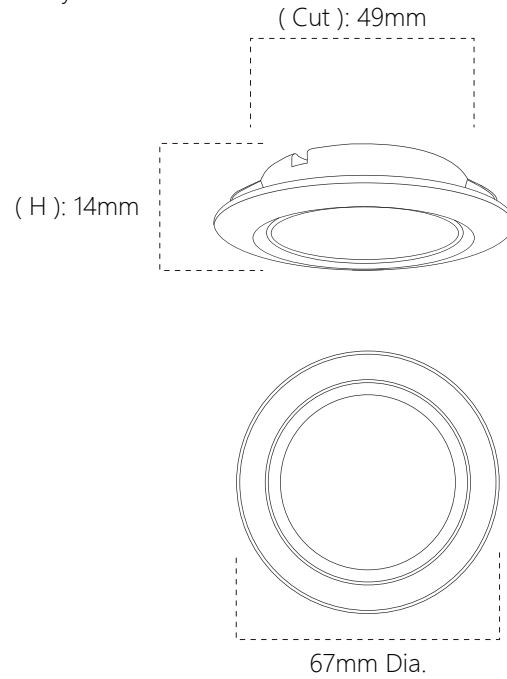

ITEM NO. : VLED-PL3R6749

3V | 6V | 12V | 24V

**Description**

Low-voltage mini-LED downlights in two nish options with energy efficient LED downlight and 80+&90+CRI

**Features**

- Cast aluminum heat sink maximizes life of LEDs
- Smooth, frosted acrylic lens provides even distribution of light
- Adjustable 120° swivel lens
- IP44 Rated housing

**Mounting**

Recessed mount

**Applications**

Display shelves, under-cabinets

**Warranty**

3-5 years

 **Technical Information**  
Indoor

Voltage	3V / 6V / 12V / 24V DC	
CCT	2700K-6500K	
CRI	>80	>90
Wattage	3W	
Lumens	150-180Lm	280-300Lm
Beam Angle	120°	
Dimming	Yes	
Dimensions	Φ67mm × 14mm (H)	
Rating	Indoor, dry locations	
Rated Life	35,000 Hours	

Packing information			
Size of inner box	75*74*63mm	1pc/box	0.096kg/pc
Size of outer box	320*310*340mm	80pcs/ctn	10.6kgs/ctn