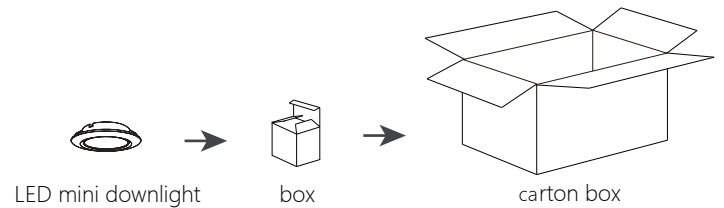

**Mounting**

Recessed mount

**Applications**

Display shelves, under-cabinets

**Warranty**

3-5 years

 **Technical Information**  
Indoor

Voltage	3V / 6V / 12V / 24V DC	
CCT	2700K-6500K	
CRI	>80	>90
Wattage	3W	
Lumens	150-180Lm	280-300Lm
Beam Angle	120°	
Dimming	Yes	
Dimensions	Φ67mm × 14mm (H)	
Rating	Indoor, dry locations	
Rated Life	35,000 Hours	