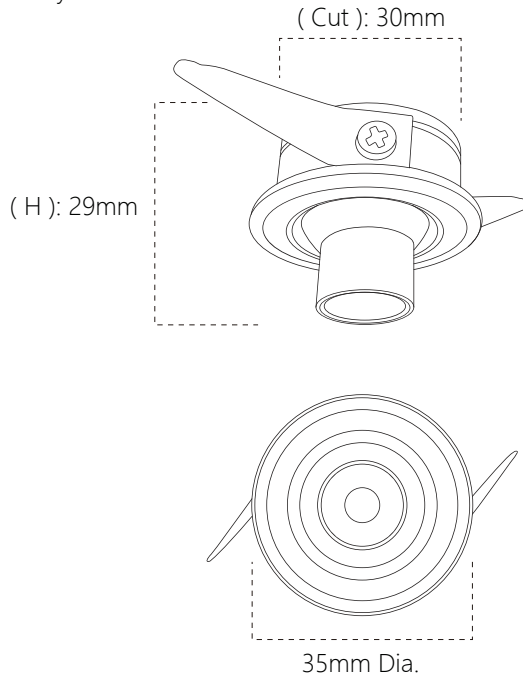

ITEM NO. : VLED-SL3R3530

3V | 6V

Description

Low-voltage mini-LED downlights in two nish options with energy efficient LED downlight and 80+&90+CRI

Features

- Cast aluminum heat sink maximizes life of LEDs
- Smooth, frosted acrylic lens provides even distribution of light
- Adjustable 30° swivel lens
- IP44 Rated housing

Mounting

Recessed mount

Applications

Display shelves, under-cabinets

Warranty

3-5 years

 Technical Information

Voltage	3V / 6V DC	
CCT	2700K-6500K	
CRI	>80	>90
Wattage	1W	
Lumens	60-80Lm	90-110Lm
Beam Angle	30°	
Dimming	Yes	
Dimensions	Φ35mm × 29mm (H)	
Rating	Indoor, dry locations	
Rated Life	35,000 Hours	

Packing information			
Size of inner box	50*50*55mm	1pc/box	0.096kg/pc
Size of outer box	265*215*295mm	100pcs/ctn	10.6kgs/ctn