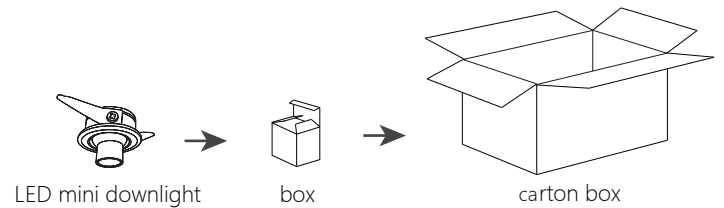

ITEM NO. : VLED-SL3R3530

3V | 6V

Description

Low-voltage mini-LED downlights in two nish options with energy efficient LED downlight and 80+&90+CRI

Features

- Cast aluminum heat sink maximizes life of LEDs
- Smooth, frosted acrylic lens provides even distribution of light
- Adjustable 30° swivel lens
- IP44 Rated housing

Mounting

Recessed mount

Applications

Display shelves, under-cabinets

Warranty

3-5 years

 Technical Information

Voltage	3V / 6V DC	
CCT	2700K-6500K	
CRI	>80	>90
Wattage	1W	
Lumens	60-80Lm	90-110Lm
Beam Angle	30°	
Dimming	Yes	
Dimensions	Φ35mm × 29mm (H)	
Rating	Indoor, dry locations	
Rated Life	35,000 Hours	