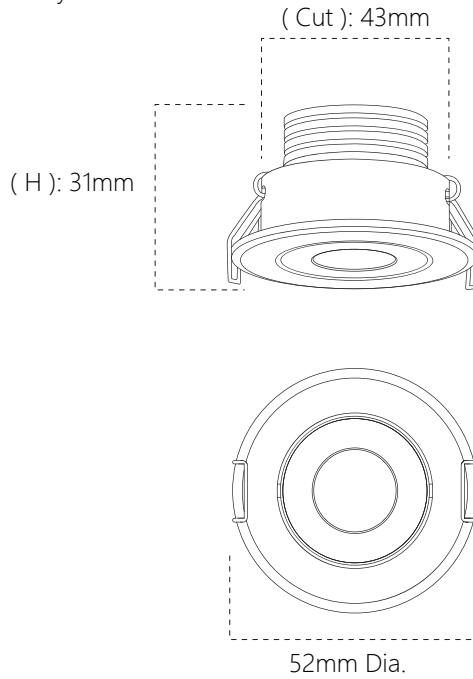

ITEM NO. : VLED-SL3R5243

3V | 6V | 12V | 24V

**Description**

Low-voltage mini-LED downlights in two nish options with energy efficient LED downlight and 80+&90+CRI

**Features**

- Cast aluminum heat sink maximizes life of LEDs
- Smooth, frosted acrylic lens provides even distribution of light
- Adjustable 30°/45°/60° swivel lens
- IP44 Rated housing

**Mounting**

Recessed mount

**Applications**

Display shelves, under-cabinets

**Warranty**

3-5 years

 **Technical Information**  
Indoor

Voltage	3V / 6V / 12V / 24V DC	
CCT	2700K-6500K	
CRI	>80	>90
Wattage	3W	
Lumens	150-180Lm	280-300Lm
Beam Angle	30°/45°/60°	
Dimming	Yes	
Dimensions	Φ52mm × 31mm (H)	
Rating	Indoor, dry locations	
Rated Life	35,000 Hours	

Packing information			
Size of inner box	50*50*55mm	1pc/box	0.096kg/pc
Size of outer box	265*215*295mm	100pcs/ctn	10.6kgs/ctn