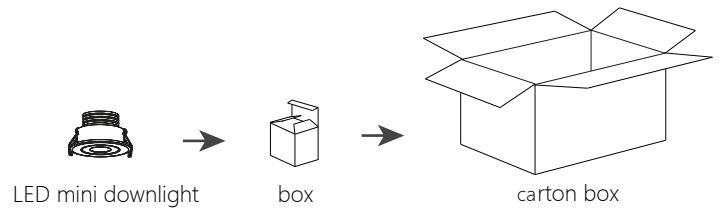

ITEM NO. : VLED-SL3R5243

3V | 6V | 12V | 24V

**Description**

Low-voltage mini-LED downlights in two nish options with energy efficient LED downlight and 80+&90+CRI

**Features**

- Cast aluminum heat sink maximizes life of LEDs
- Smooth, frosted acrylic lens provides even distribution of light
- Adjustable 30°/45°/60° swivel lens
- IP44 Rated housing

**Mounting**

Recessed mount

**Applications**

Display shelves, under-cabinets

**Warranty**

3-5 years

 **Technical Information**  
Indoor

Voltage	3V / 6V / 12V / 24V DC	
CCT	2700K-6500K	
CRI	>80	>90
Wattage	3W	
Lumens	150-180Lm	280-300Lm
Beam Angle	30°/45°/60°	
Dimming	Yes	
Dimensions	Φ52mm × 31mm (H)	
Rating	Indoor, dry locations	
Rated Life	35,000 Hours	